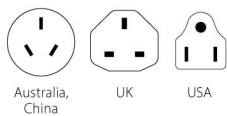

Compatibility (Output)