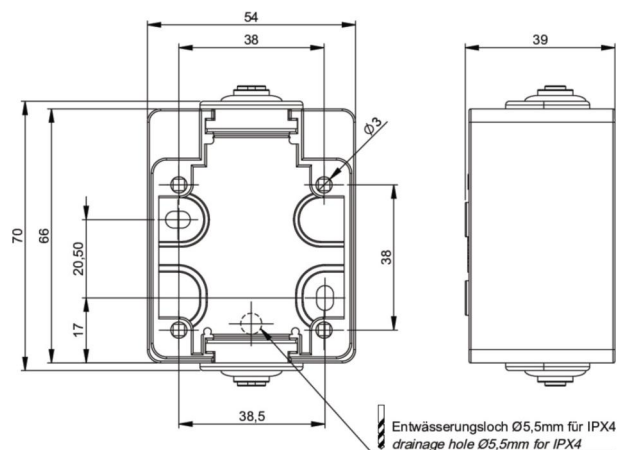

PCE data sheet

article#	106-0
article description	AP-Casing blue
description long	Aufputzgehäuse f. Anbaudose 50x50mm (blau)
GTIN (EAN)	9003399015472
country of origin	AT
customs number	85389099
net weight	0.048 kg
packaging quantity	24
minimum order quantity	24

ETIM 8.0	EC002461
Type of accessory/spare part	Other

<https://www.pcelectric.at/shop/en/?func=detail&artnr=106-0>

www.manufacturer-safety.info