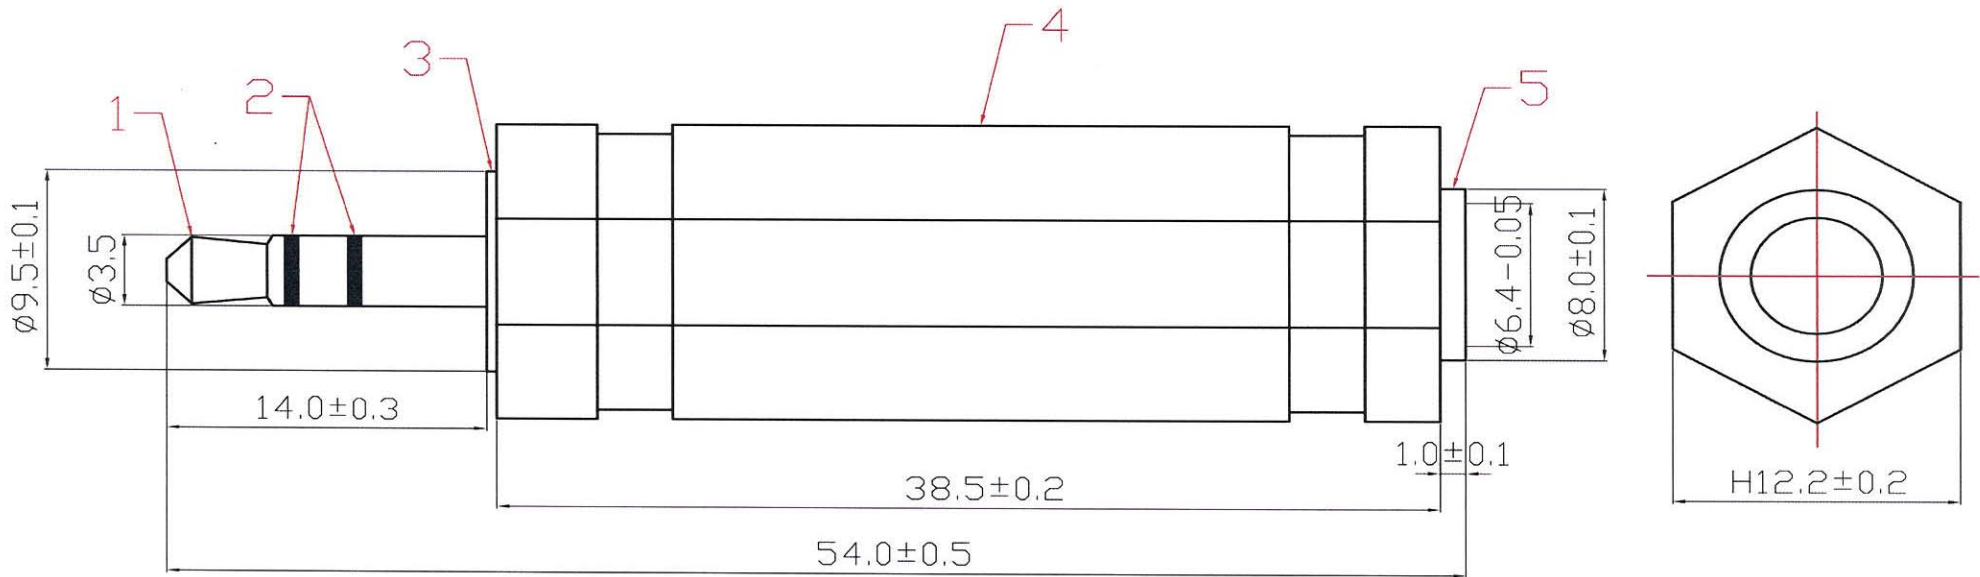

0.5-5 = +/- 0.2  
 5-30 = +/- 0.4  
 30-120 = +/- 0.6  
 120-315 = +/- 1  
 315-1000 = +/- 1.6  
 1000-2000 = +/- 2.4

RoHS COMPLIANT

NO	DESCRIPTION	Q'TY	MATERIAL	FINISH
5	6.35 STEREO JACK	1	BRASS	
4	PLASTIC HEAD	1	PE	
3	COPPER HEAD	1	BRASS	
2	DIELECTRIC	1	POM	
1	FRONT POINT	1	BRASS	

APPROVED BY :

Date: OCT 28 2019

**UNITED AU-VI CO., LTD.**

Description:

3.5 STEREO PLUG TO 6.35 STEREO JACK

Part No.:

AU-3171G/RB

File No.: JR-1320