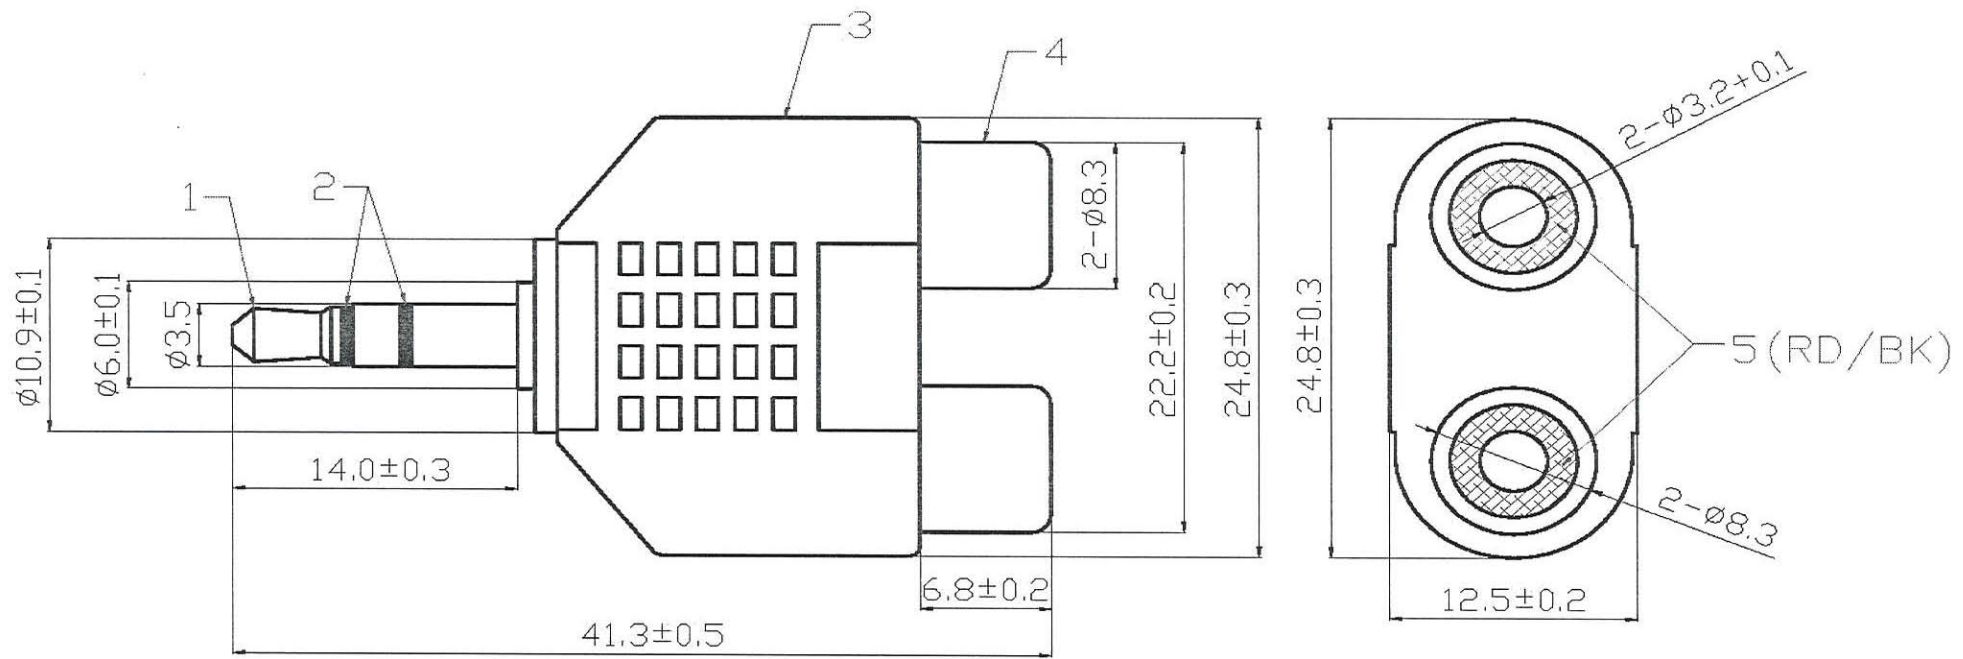

0.5-5 = +/- 0.2
 5-30 = +/- 0.4
 30-120 = +/- 0.6
 120-315 = +/- 1
 315-1000 = +/- 1.6
 1000-2000 = +/- 2.4

RoHS COMPLIANT

5	DIELECTRIC	1	ABS	
4	RCA JACK	1	BRASS	
3	PLASTIC HANDLE	1	PE	
2	DIELECTRIC	1	POM	
1	FRONT POINT	1	BRASS	
NO	DESCRIPTION	Q'TY	MATERIAL	FINISH

APPROVED BY:

(Signature)

Date: NOV 19 2019

UNITED AU-VI CO., LTD.

Description: 3.5 STEREO PLUG TO DOUBLE RCA JACK

Part No.: AU-5220G/RB

File No.: JR-1918