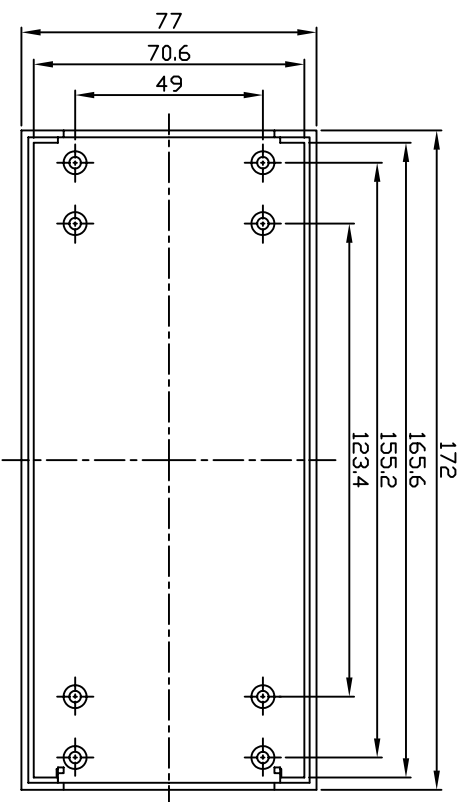

G1389G

宜文實業有限公司
GAINTA INDUSTRIES L.T.D.

DESIGN BY

DRAWN BY

CHECKED BY

SCALE

DATE

MATERIAL

TITLE
G1389G

DWG NO.

REVISED

DESCRIPTION