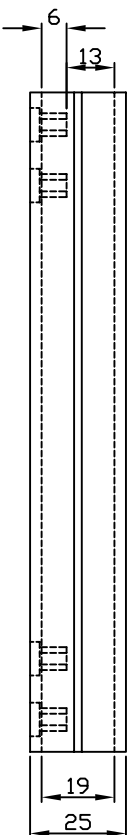

G1389G

宜文實業有限公司
GAINTA INDUSTRIES L.T.D.

DESIGN BY

DRAWN BY

CHECKED BY

SCALE

DATE

MATERIAL

TITLE
G1389G

DWG NO.

REVISED

DESCRIPTION