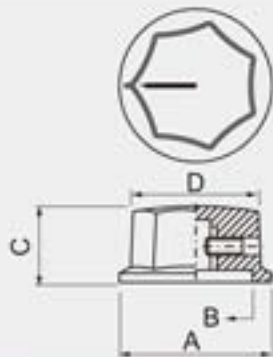

PN-9

A	B	C	D	SHAFT HOLE		
F $\varnothing 19.2$	$\varnothing 11.7$	12.3	$\varnothing 15.0$	$\varnothing 6.4$	$\varnothing 3.2$	18 tooth

FEATURES:

- Material: Phenolic.
- With white indicator line & white dot.
- Set screw on one side.