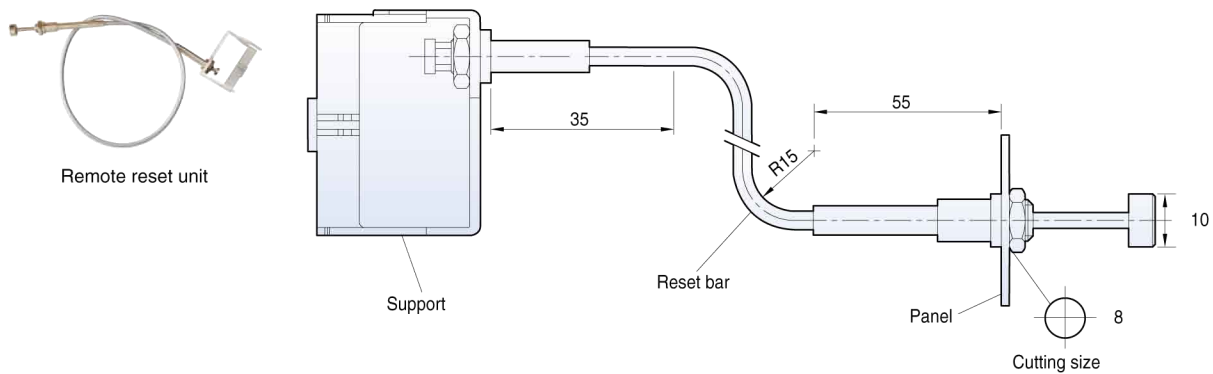

Overload relays

Susol

Accessories

Remote reset units for overload relays

Model	L (mm)
UM-4R	400
UM-5R	500
UM-6R	600